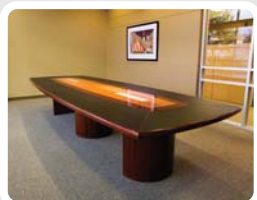

○ ○ ○ ○ ● THE CORDEVALLE CONFERENCE TABLE

UNIQUE FEATURES

General Features

- ❖ Two Tone Cherry & Maple Finish
- ❖ 2 Inch Thick Table Top with Burl Inlay
- ❖ Boat Shape

Technology Features

- ❖ Drum Bases with Centralized Data Access Doors
- ❖ Customizable Table Top Power/Data Access Ports
- ❖ Table Length Wire-Management Trough

TIMELESS BEAUTY. CUTTING EDGE TECHNOLOGY.

Make a strong statement with the powerful looks and sleek design of the Cordevalle conference room table. Its beauty will impress any discriminating customer and its access to the latest conferencing technology will keep you on the cutting edge.

The Cordevalle comes with a unique hollow drum base design that allows for easy wiring from the floor to the surface, along with fully customizable power/data access ports. A table-length matching trough provides an elegant wire management solution.

A powerful presence in any boardroom, the Cordevalle table is exclusively available through 247 Workspace, Inc.

Call us today at 1.866.959.3200 or visit us online at 247workspace.com.

Boat Shape